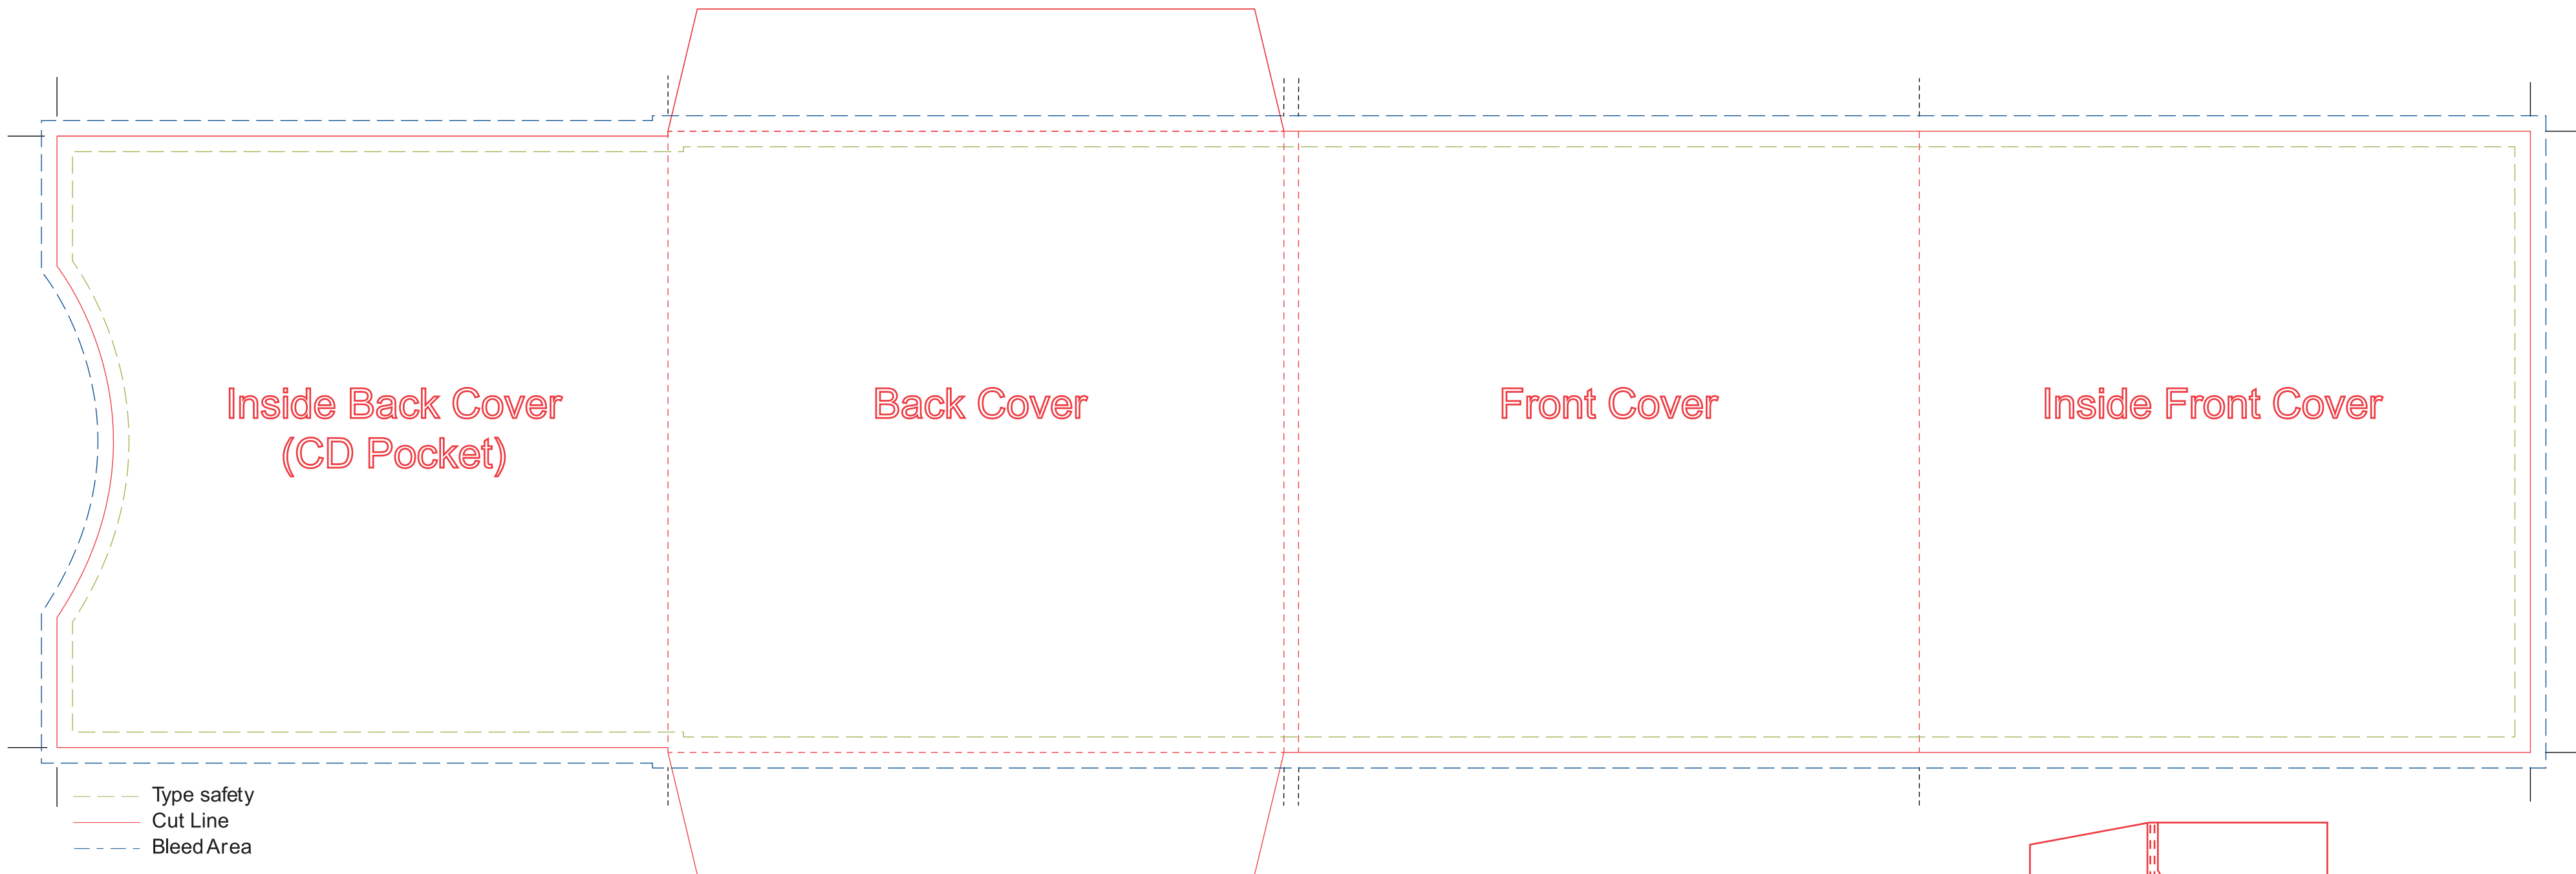

4 Panel Cardboard Sleeve Mailer with 1 Pocket on Right Panel

CDM-401 SLEEVE4P-1PKT-5INCH

Finished Size: 5" x 5" + 0.1181"spine

Offset Digital

- Type safety
- Cut Line
- Bleed Area

Note: Any artwork that does not meet above requirement may be put on hold and cause a delay. Client will have to resubmit new file(s) or authorize us to perform artwork modification at extra cost.