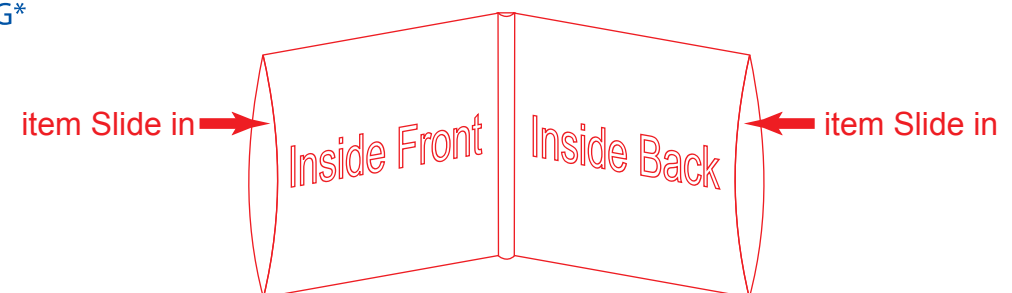

4 Panel Cardboard Mailer with 2 Tube Pocket

Finished Size: 5.5" x 5" x 0.1875"

CDM411 - LP Style

Offset Digital

PLEASE EXTEND YOUR IMAGE TO BLEED AREA (BLUE DOTTED LINE) FOR CUTTING

- Type Safety
- Outline
- - - Bleed area
- - - Crease line