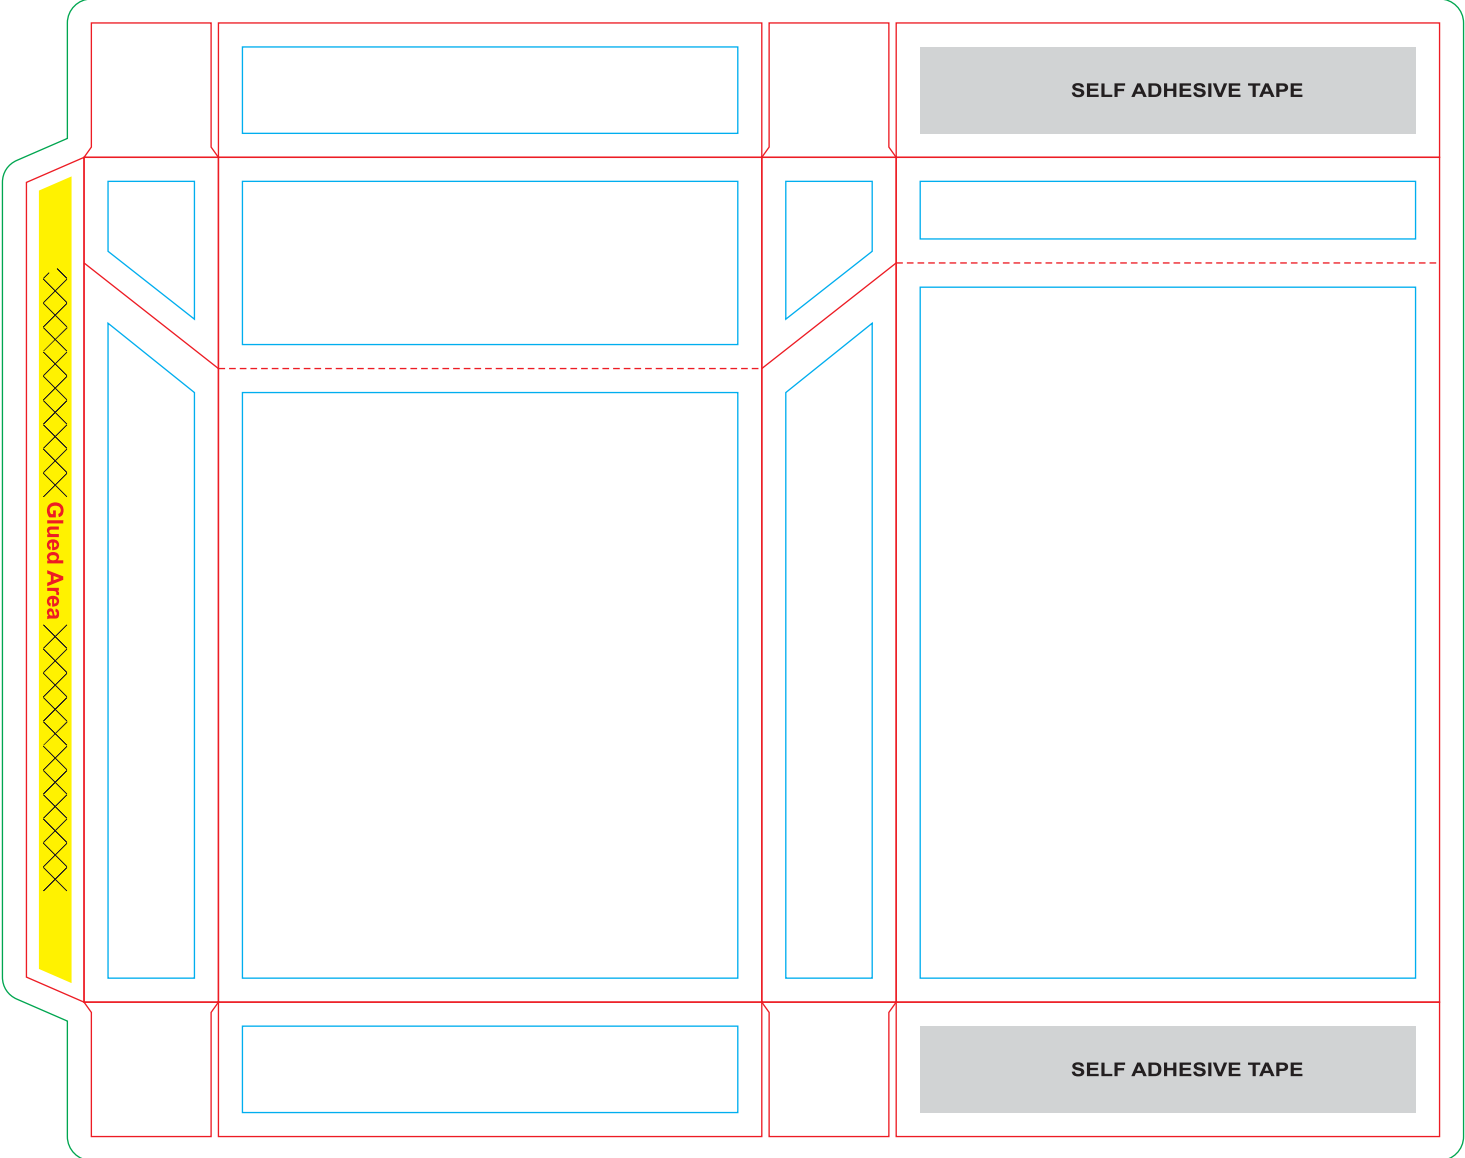

Size: 2.83"W x 4.4"H x 0.70"D

CIGARETTE BOX/ TEMPLATE

- ☺ Blue line is safe line.
- ☹ Red line is cutting line.
- ☺ Green line is bleed line.