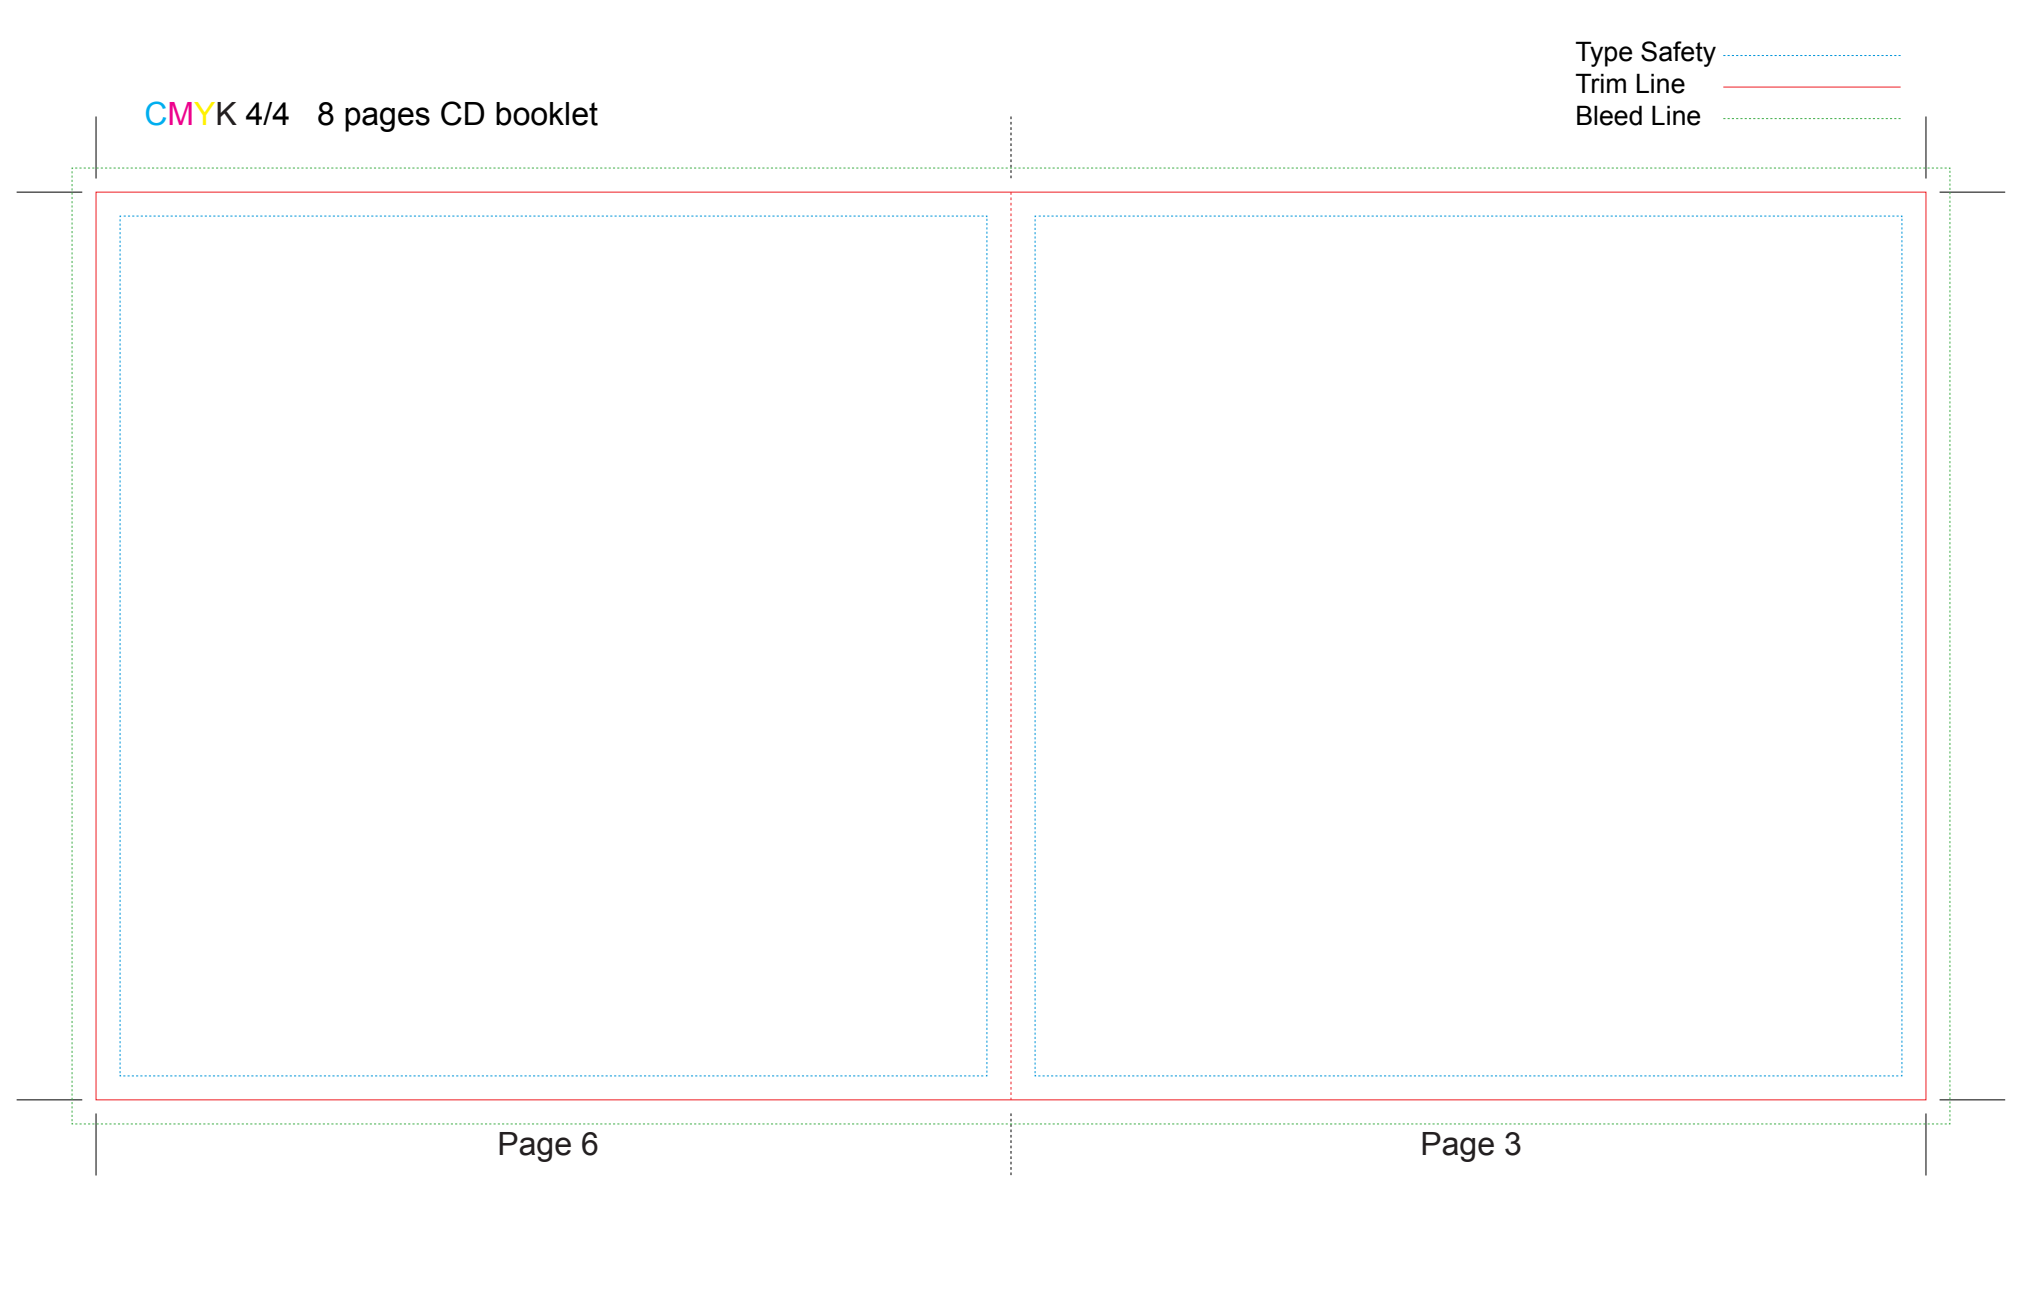

CMYK 4/4 8 pages CD booklet

Type Safety
Trim Line
Bleed Line

Back Cover (Page 8)

Front Cover (Page 1)

Images and graphics must reach the green Bleed Line, while the text or logos stay within the blue Type Safety line.

CMYK 4/4 8 pages CD booklet

Type Safety
Trim Line
Bleed Line

Inside Front Cover (Page 2)

Inside Back Cover (Page 7)

CMYK 4/4 8 pages CD booklet

Type Safety
Trim Line
Bleed Line

Page 6

Page 3

CMYK 4/4 8 pages CD booklet

Type Safety
Trim Line
Bleed Line

Page 4

Page 5