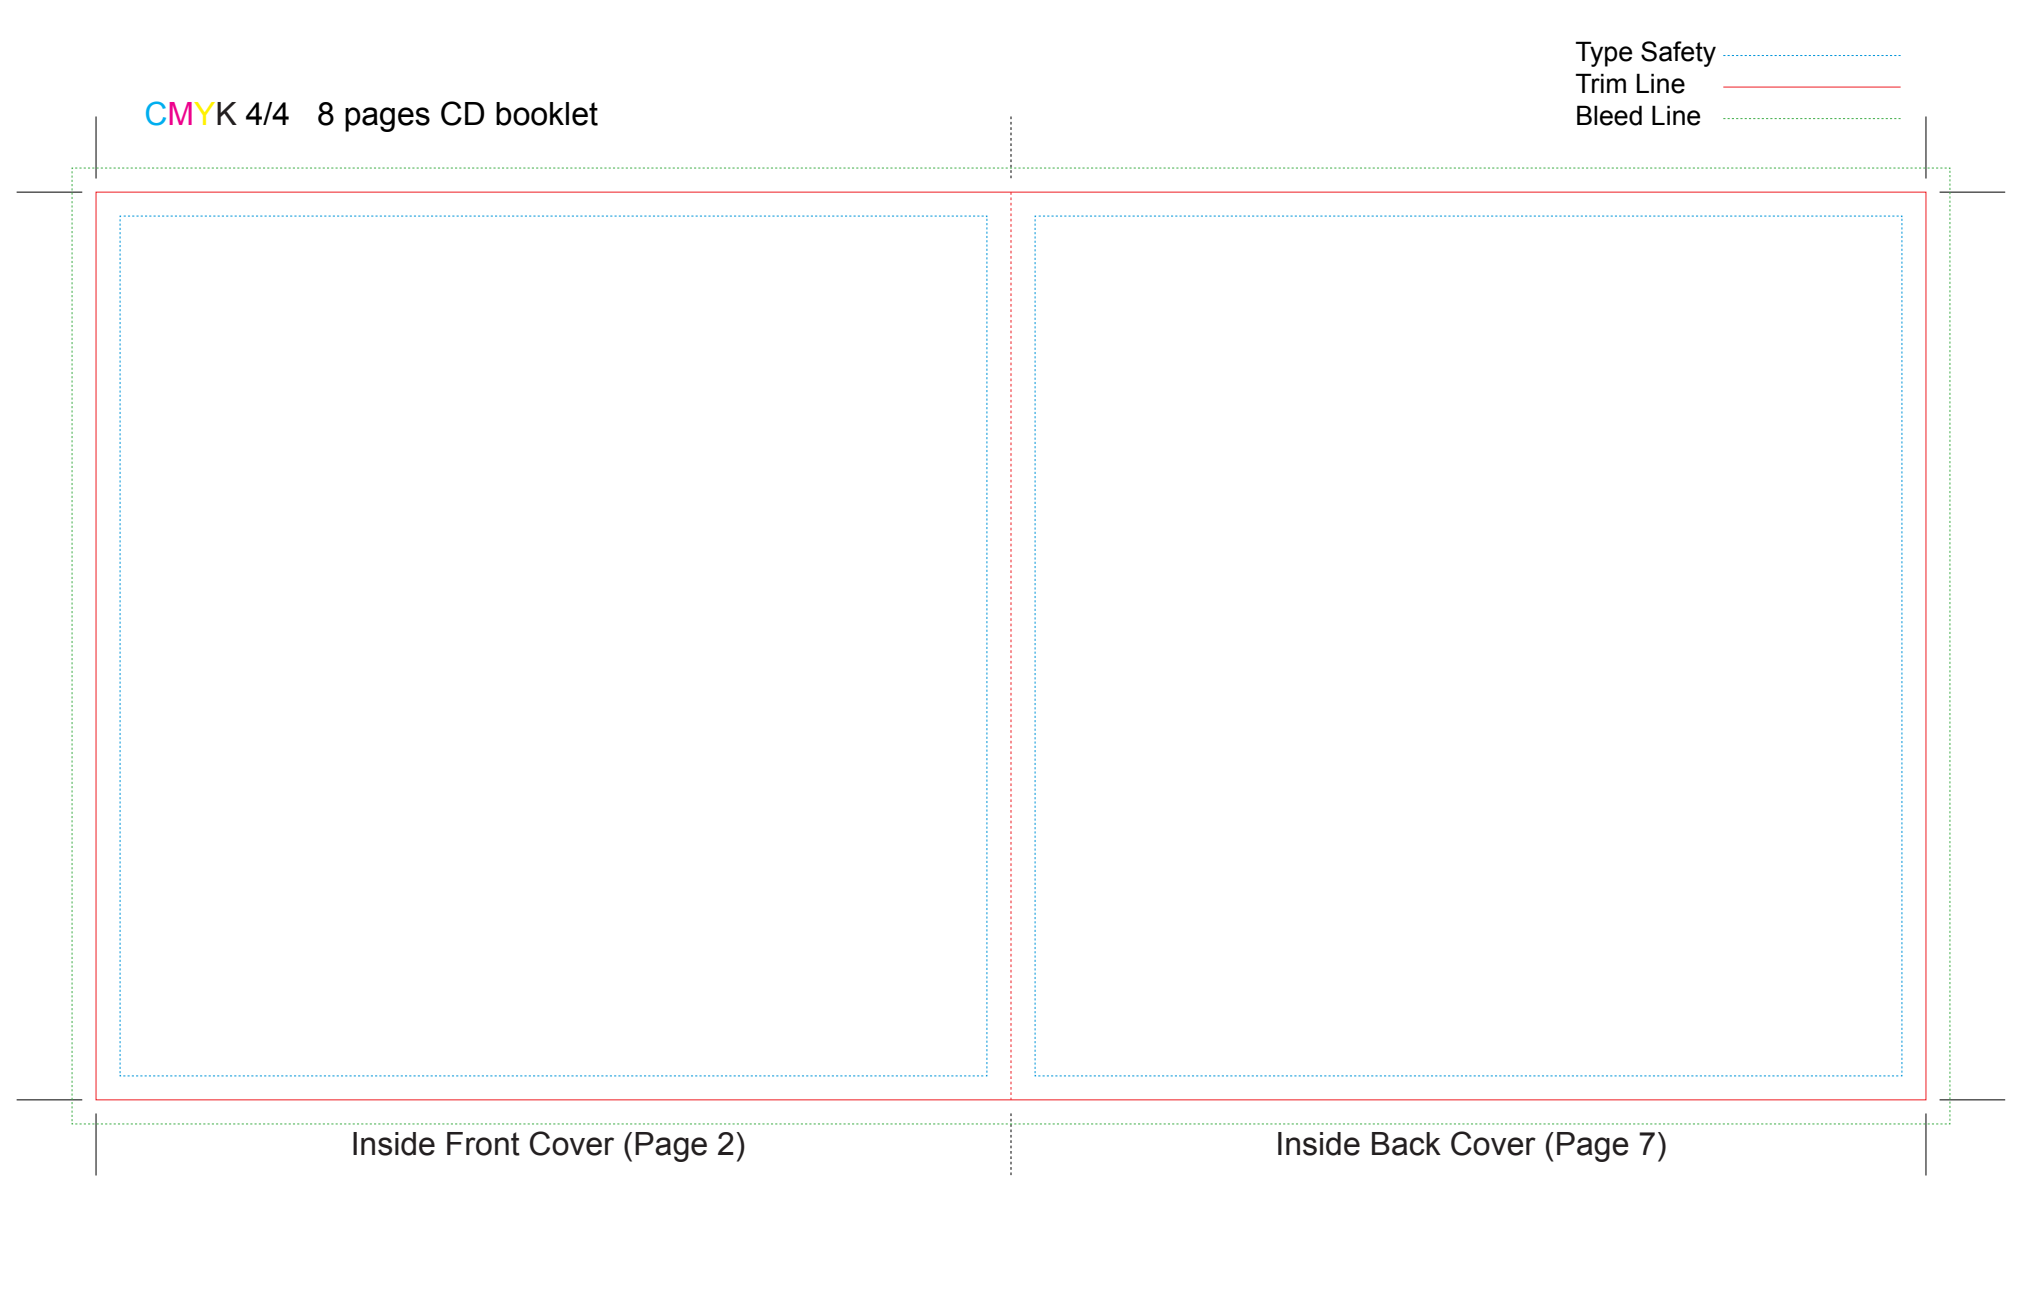

CMYK 4/4 8 pages CD booklet

Type Safety
Trim Line
Bleed Line

Back Cover (Page 8)

Front Cover (Page 1)

Images and graphics must reach the green Bleed Line, while the text or logos stay within the blue Type Safety line.

CMYK 4/4 8 pages CD booklet

Type Safety
Trim Line
Bleed Line

Inside Front Cover (Page 2)

Inside Back Cover (Page 7)

CMYK 4/4 8 pages CD booklet

Type Safety
Trim Line
Bleed Line

Page 6

Page 3

CMYK 4/4 8 pages CD booklet

Type Safety
Trim Line
Bleed Line

Page 4

Page 5