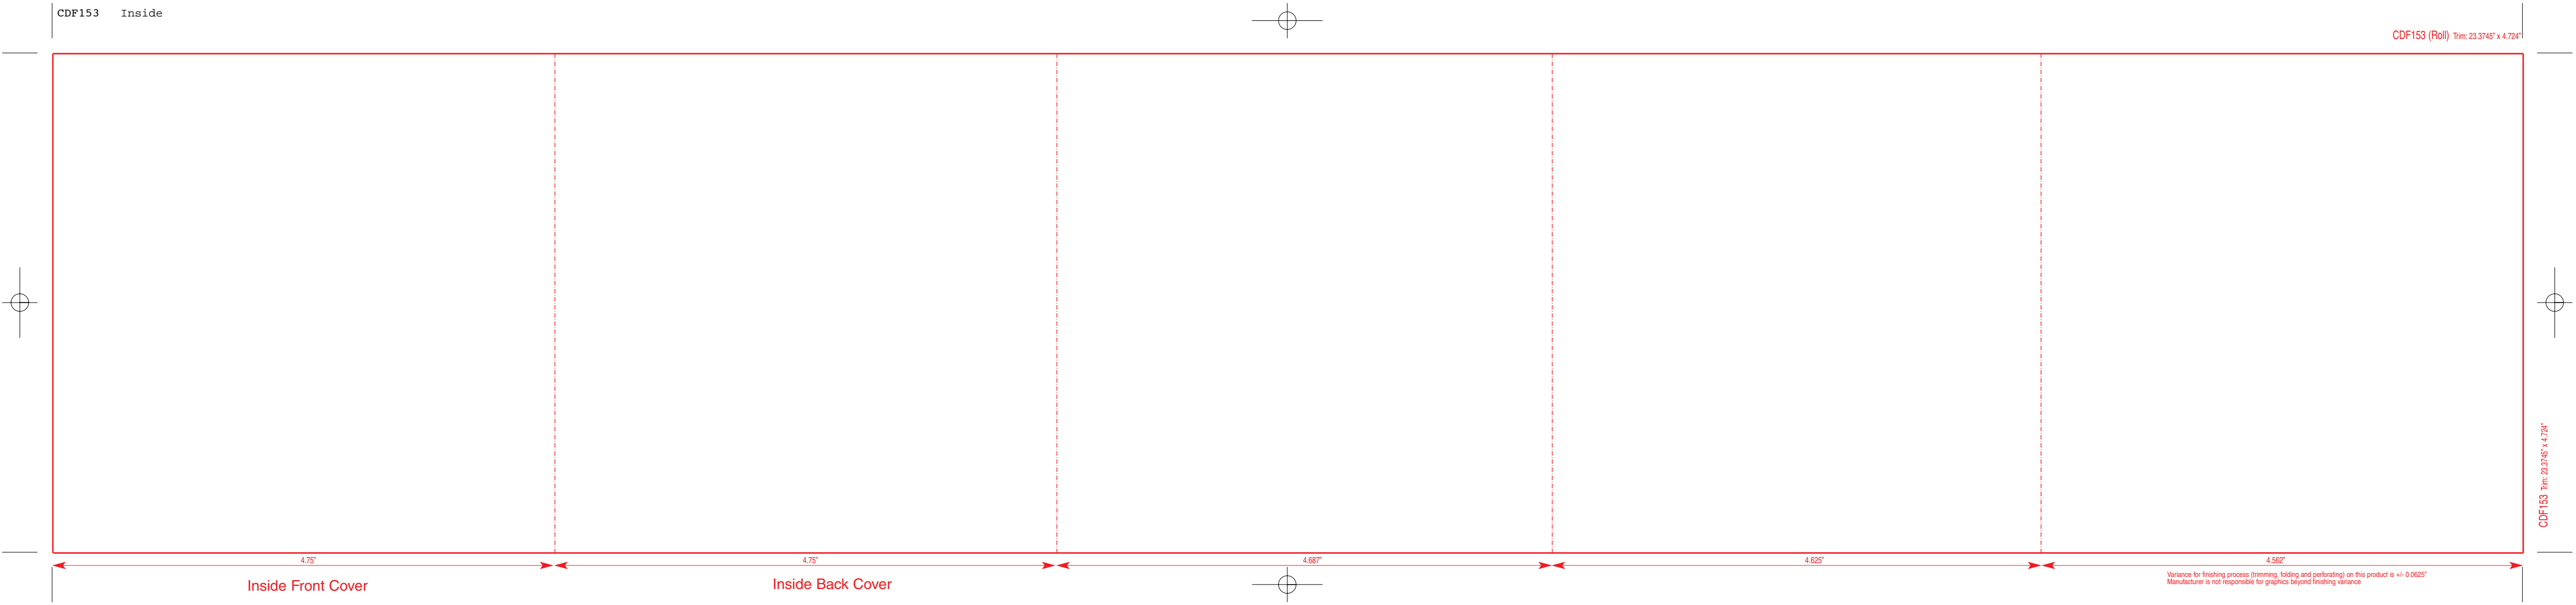

4.75"

4.75"

4.687"

4.625"

4.562"

Inside Front Cover

Inside Back Cover

CDF153 Trim: 23.3745" x 4.724"